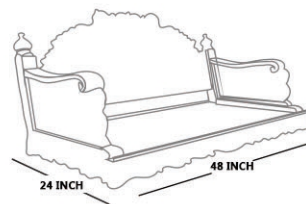

ZM23

WOODEN PATTI REVERSIBLE SWING
WITH STAINLESS STEEL ROPE

ZM24

WOODEN PATTI REVERSIBLE SWING
WITH STAINLESS STEEL ROPE

ZM31

WOODEN ELEPHANT CARVING SWING
WITH BRASS CHAIN

ZM32

WOODEN PEACOCK CARVING SWING
WITH BRASS CHAIN