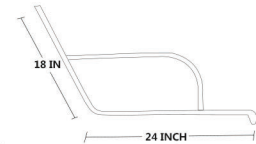

Deepak Patel - 97250 93535

Chirag Patel - 7878 695979