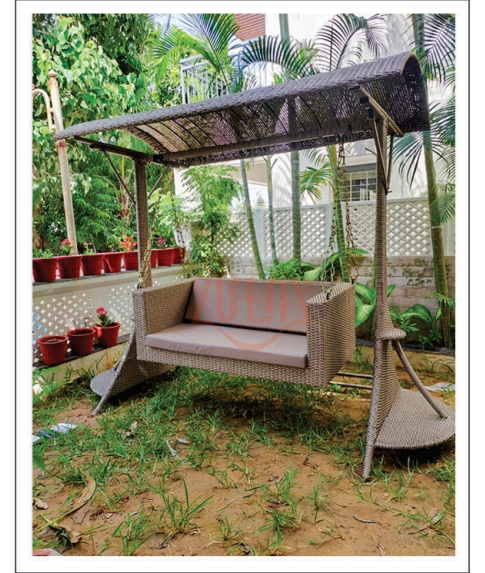

OUTDOOR STAND SWING

BLACK ACRYLIC SWING WITH M.S STAND AND ROOF

OUTDOOR STAND SWING

WHITE PATTI SWING WITH S.S STAND AND ROOF

WOODEN STAND SWING

WOODEN SWING WITH STAND AND S.S CHAIN

WOODEN STAND SWING

DESIGNER WOODEN SWING WITH STAND

WOODEN STAND SWING

WOODEN REVERSIBLE PATTI SWING WITH STAND

INDOOR STAND SWING

GOLD PVD COATED SWING WITH STAND

INDOOR STAND SWING

STAINLESS STEEL SWING WITH STAND

OUTDOOR STAND SWING

OUTDOOR FABRIC SWING WITH M.S STAND