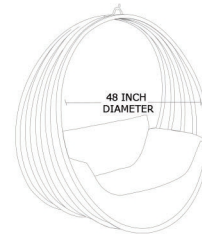

BUBBLE SWING CHAIR -BASE BUBBLE

ACRYLIC AND STAINLESS STEEL MATERIAL
WITH S.S STAND
150KG WEIGHT CAPACITY

BUBBLE SWING WITH RING STAND

ACRYLIC AND STAINLESS STEEL MATERIAL
WITH S.S STAND
150KG WEIGHT CAPACITY

5R

ACRYLIC AND STAINLESS STEEL MATERIAL
WITH S.S STAND
350KG WEIGHT CAPACITY

Deepak Patel
97250 93535

Chirag Patel
7878 695979

7R

ACRYLIC AND STAINLESS STEEL MATERIAL
WITH S.S STAND
350KG WEIGHT CAPACITY

Deepak Patel
97250 93535

Chirag Patel
7878 695979

ROYAL KD

SIZE
L24 X W36X H44 INCHES DIMENSION

Deepak Patel
97250 93535

Chirag Patel
7878 695979

STAINLES STEEL PVD POWDER COATED
STAINLESS STEEL CHAIN

Deepak Patel
97250 93535

Chirag Patel
7878 695979

DETAILS

- **DIMENSIONS - L48 × W22 × H16**
- **HANGING OPTION : STAINLESS STEEL ROPE WIRE/PVD COATED ROPE/ NYLON ROPE/STEEL CHAIN**
- **CUSTOMIZE SIZE, DESIGN & CUSHIONING AVAILABLE**
- **CUSTOMIZE LENGTH FROM 2 FOOT - UPTO 8 FOOT**