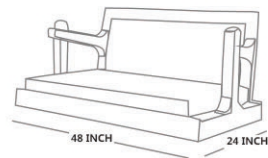

ZM12

WOODEN REVERSIBLE SWING
WITH STAINLESS STEEL CHAIN