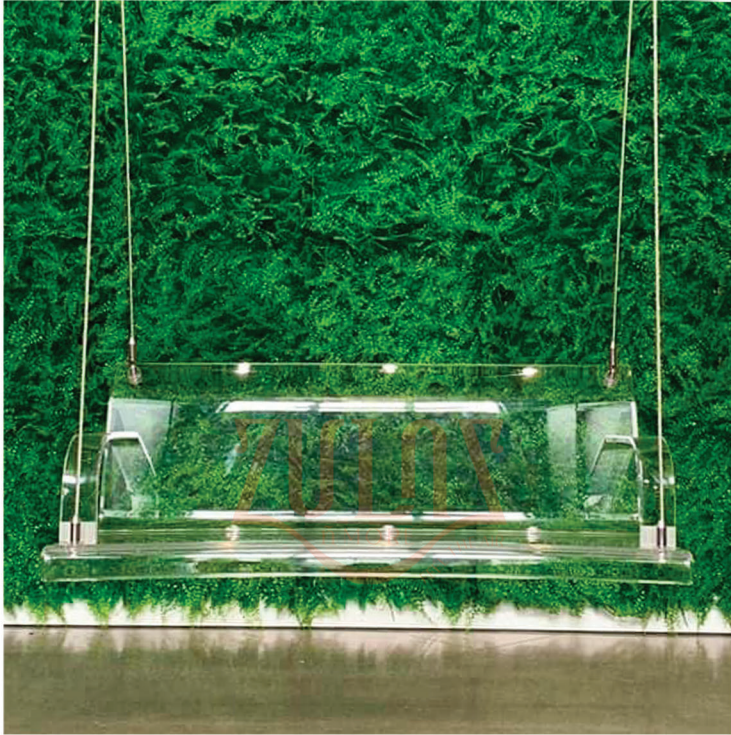

ACRYLIC TRANSPARENT SINGLE MOLD SWING
WITH STAINLESS STEEL ROPE