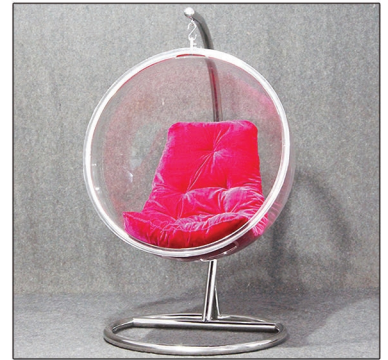

Chirag Patel
7878 695979

SINGLE SEATER SWING

OVAL SWING

ACRYLIC | STAINLESS STEEL 304 MATERIAL
CUSHION REXIN / FABRIC

BUBBLE SWING

ACRYLIC AND STAINLESS STEEL MATERIAL
250 WEIGHT CAPACITY

OVAL SWING CHAIR

ACRYLIC AND STAINLESS STEEL MATERIAL
WITH S.S STAND
150KG WEIGHT CAPACITY

BUBBLE SWING CHAIR -BASE BUBBLE

ACRYLIC AND STAINLESS STEEL MATERIAL
WITH S.S STAND
150KG WEIGHT CAPACITY

BUBBLE SWING WITH RING STAND

ACRYLIC AND STAINLESS STEEL MATERIAL
WITH S.S STAND
150KG WEIGHT CAPACITY