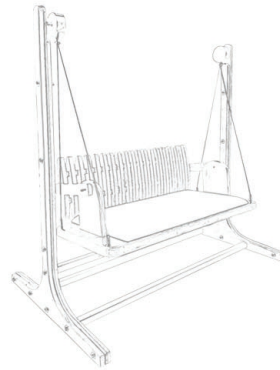

OUTDOOR SWING WITH STAND

ACRYLIC SWING WITH S.S STAND

OUTDOOR SWING WITH STAND

TRANSPARENT ACRYLIC SWING WITH S.S STAND

INDOOR STAND SWING

ACRYLIC REVERSIBLE SWING WITH M.S STAND

OUTDOOR STAND SWING

ACRYLIC S CUTTING SWING WITH S.S STAND

OUTDOOR STAND SWING

BLACK ACRYLIC SWING WITH M.S STAND AND ROOF

OUTDOOR STAND SWING

WHITE PATTI SWING WITH S.S STAND AND ROOF

WOODEN STAND SWING

WOODEN SWING WITH STAND AND S.S CHAIN

WOODEN STAND SWING

DESIGNER WOODEN SWING WITH STAND

WOODEN STAND SWING

WOODEN REVERSIBLE PATTI SWING WITH STAND

INDOOR STAND SWING

GOLD PVD COATED SWING WITH STAND

INDOOR STAND SWING

STAINLESS STEEL SWING WITH STAND

OUTDOOR STAND SWING

OUTDOOR FABRIC SWING WITH M.S STAND