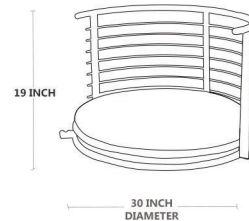

5R

ACRYLIC AND STAINLESS STEEL MATERIAL
WITH S.S STAND
350KG WEIGHT CAPACITY

Deepak Patel
97250 93535

Chirag Patel
7878 695979

7R

ACRYLIC AND STAINLESS STEEL MATERIAL
WITH S.S STAND
350KG WEIGHT CAPACITY

Deepak Patel
97250 93535

Chirag Patel
7878 695979

ROYAL KD

SIZE
L24 X W36X H44 INCHES DIMENSION

Deepak Patel
97250 93535

Chirag Patel
7878 695979

STAINLES STEEL PVD POWDER COATED
STAINLESS STEEL CHAIN

Deepak Patel
97250 93535

Chirag Patel
7878 695979

DETAILS

- **DIMENSIONS - L48 × W22 × H16**
- **HANGING OPTION : STAINLESS STEEL ROPE WIRE/PVD COATED ROPE/ NYLON ROPE/STEEL CHAIN**
- **CUSTOMIZE SIZE, DESIGN & CUSHIONING AVAILABLE**
- **CUSTOMIZE LENGTH FROM 2 FOOT - UPTO 8 FOOT**