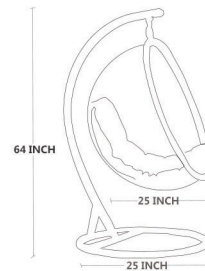

BUBBLE SWING CHAIR -BASE BUBBLE

ACRYLIC AND STAINLESS STEEL MATERIAL
WITH S.S STAND
150KG WEIGHT CAPACITY

BUBBLE SWING WITH RING STAND

ACRYLIC AND STAINLESS STEEL MATERIAL
WITH S.S STAND
150KG WEIGHT CAPACITY

5R

ACRYLIC AND STAINLESS STEEL MATERIAL
WITH S.S STAND
350KG WEIGHT CAPACITY

Deepak Patel
97250 93535

Chirag Patel
7878 695979

7R

ACRYLIC AND STAINLESS STEEL MATERIAL
WITH S.S STAND
350KG WEIGHT CAPACITY

Deepak Patel
97250 93535

Chirag Patel
7878 695979

ROYAL KD

SIZE
L24 X W36X H44 INCHES DIMENSION

Deepak Patel
97250 93535

Chirag Patel
7878 695979

STAINLES STEEL PVD POWDER COATED
STAINLESS STEEL CHAIN

Deepak Patel
97250 93535

Chirag Patel
7878 695979

DETAILS

- **DIMENSIONS - L48 × W22 × H16**
- **HANGING OPTION : STAINLESS STEEL ROPE WIRE/PVD COATED ROPE/ NYLON ROPE/STEEL CHAIN**
- **CUSTOMIZE SIZE, DESIGN & CUSHIONING AVAILABLE**
- **CUSTOMIZE LENGTH FROM 2 FOOT - UPTO 8 FOOT**