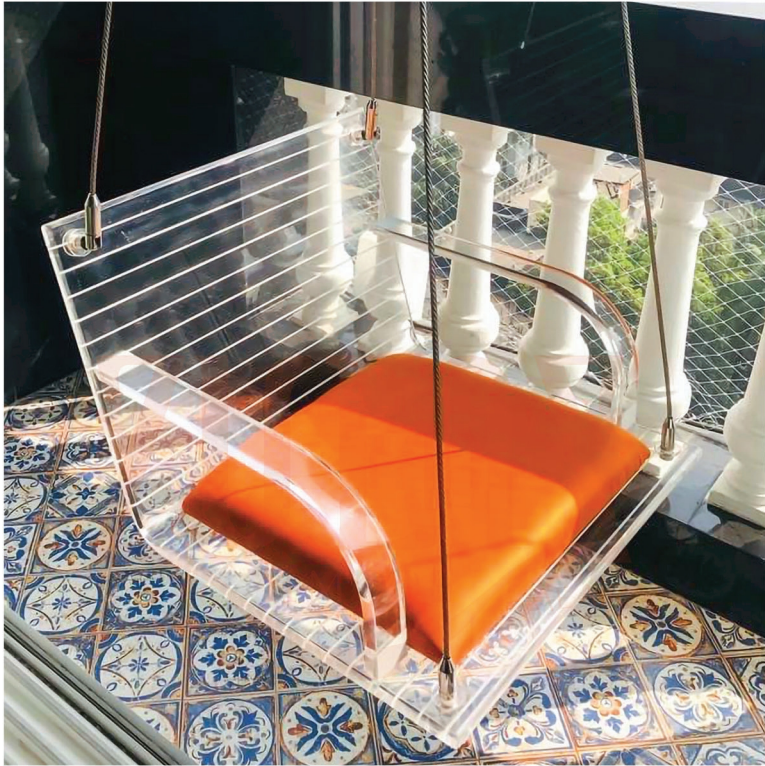

BLACK ACRYLIC
SINGLE SEATER SWING

Deepak Patel
97250 93535

Chirag Patel
7878 695979

WHITE ACRYLIC
SINGLE SEATER SWING

Deepak Patel - 97250 93535

Chirag Patel - 7878 695979

WHITE LINE ACRYLIC
SINGLE SEATER SWING