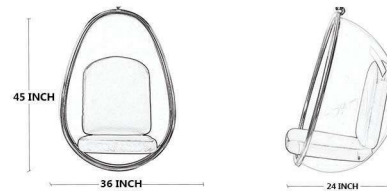

OVAL SWING

ACRYLIC | STAINLESS STEEL 304 MATERIAL
CUSHION REXIN / FABRIC