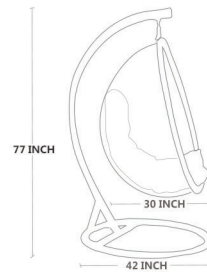

Chirag Patel
7878 695979

SINGLE SEATER SWING

OVAL SWING

ACRYLIC | STAINLESS STEEL 304 MATERIAL
CUSHION REXIN / FABRIC

BUBBLE SWING

ACRYLIC AND STAINLESS STEEL MATERIAL
250 WEIGHT CAPACITY

OVAL SWING CHAIR

ACRYLIC AND STAINLESS STEEL MATERIAL
WITH S.S STAND
150KG WEIGHT CAPACITY

BUBBLE SWING CHAIR -BASE BUBBLE

ACRYLIC AND STAINLESS STEEL MATERIAL
WITH S.S STAND
150KG WEIGHT CAPACITY

BUBBLE SWING WITH RING STAND

ACRYLIC AND STAINLESS STEEL MATERIAL
WITH S.S STAND
150KG WEIGHT CAPACITY

Chirag Patel
7878 695979

ROYAL KD

SIZE
L24 X W36X H44 INCHES DIMENSION

Deepak Patel
97250 93535

Chirag Patel
7878 695979

STAINLES STEEL PVD POWDER COATED
STAINLESS STEEL CHAIN

Deepak Patel
97250 93535

Chirag Patel
7878 695979

DETAILS

- **DIMENSIONS - L48 × W22 × H16**
- **HANGING OPTION : STAINLESS STEEL ROPE WIRE/PVD COATED ROPE/ NYLON ROPE/STEEL CHAIN**
- **CUSTOMIZE SIZE, DESIGN & CUSHIONING AVAILABLE**
- **CUSTOMIZE LENGTH FROM 2 FOOT - UPTO 8 FOOT**