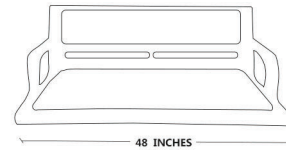

Deepak Patel - 97250 93535

Chirag Patel - 7878 695979