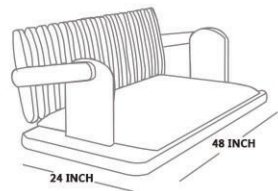

ZM23

WOODEN PATTI REVERSIBLE SWING
WITH STAINLESS STEEL ROPE