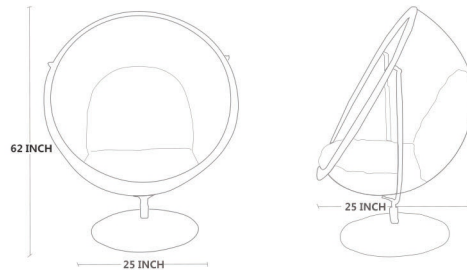

Chirag Patel
7878 695979

SINGLE SEATER SWING

OVAL SWING

ACRYLIC | STAINLESS STEEL 304 MATERIAL
CUSHION REXIN / FABRIC

BUBBLE SWING

ACRYLIC AND STAINLESS STEEL MATERIAL
250 WEIGHT CAPACITY

OVAL SWING CHAIR

ACRYLIC AND STAINLESS STEEL MATERIAL
WITH S.S STAND
150KG WEIGHT CAPACITY

BUBBLE SWING CHAIR -BASE BUBBLE

ACRYLIC AND STAINLESS STEEL MATERIAL
WITH S.S STAND
150KG WEIGHT CAPACITY

BUBBLE SWING WITH RING STAND

ACRYLIC AND STAINLESS STEEL MATERIAL
WITH S.S STAND
150KG WEIGHT CAPACITY

Chirag Patel
7878 695979

ROYAL KD

SIZE
L24 X W36X H44 INCHES DIMENSION

Deepak Patel
97250 93535

Chirag Patel
7878 695979

STAINLES STEEL PVD POWDER COATED
STAINLESS STEEL CHAIN

Deepak Patel
97250 93535

Chirag Patel
7878 695979

DETAILS

- **DIMENSIONS - L48 × W22 × H16**
- **HANGING OPTION : STAINLESS STEEL ROPE WIRE/PVD COATED ROPE/ NYLON ROPE/STEEL CHAIN**
- **CUSTOMIZE SIZE, DESIGN & CUSHIONING AVAILABLE**
- **CUSTOMIZE LENGTH FROM 2 FOOT - UPTO 8 FOOT**