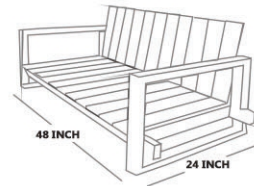

ZM10

WOODEN SWING
WITH STAINLESS STEEL ROPE