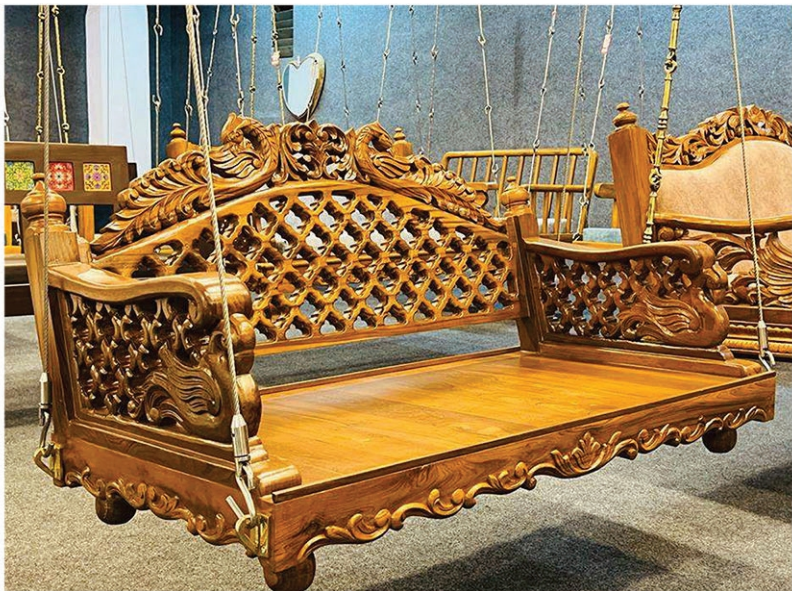

ZM23

WOODEN PATTI REVERSIBLE SWING
WITH STAINLESS STEEL ROPE

ZM24

WOODEN PATTI REVERSIBLE SWING
WITH STAINLESS STEEL ROPE

ZM31

WOODEN ELEPHANT CARVING SWING
WITH BRASS CHAIN

ZM32

WOODEN PEACOCK CARVING SWING
WITH BRASS CHAIN