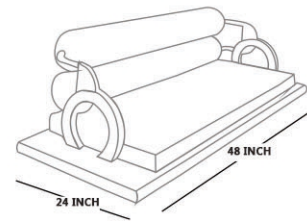

ZM21

WOODEN HALF MOON REVERSIBLE SWING
WITH BRASS CHAIN