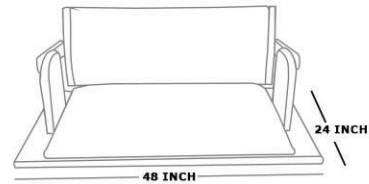

ZM20

WOODEN REVERSIBLE SWING
WITH STAINLESS STEEL ROPE