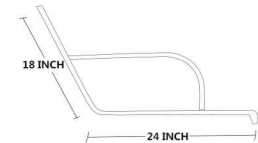

Deepak Patel - 97250 93535

Chirag Patel - 7878 695979