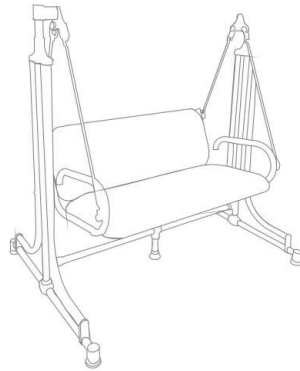

OUTDOOR SWING WITH STAND

ACRYLIC SWING WITH S.S STAND

OUTDOOR SWING WITH STAND

TRANSPARENT ACRYLIC SWING WITH S.S STAND

INDOOR STAND SWING

ACRYLIC REVERSIBLE SWING WITH M.S STAND

OUTDOOR STAND SWING

ACRYLIC S CUTTING SWING WITH S.S STAND

OUTDOOR STAND SWING

BLACK ACRYLIC SWING WITH M.S STAND AND ROOF

OUTDOOR STAND SWING

WHITE PATTI SWING WITH S.S STAND AND ROOF

WOODEN STAND SWING

WOODEN SWING WITH STAND AND S.S CHAIN

WOODEN STAND SWING

DESIGNER WOODEN SWING WITH STAND

WOODEN STAND SWING

WOODEN REVERSIBLE PATTI SWING WITH STAND

INDOOR STAND SWING

GOLD PVD COATED SWING WITH STAND

INDOOR STAND SWING

STAINLESS STEEL SWING WITH STAND

OUTDOOR STAND SWING

OUTDOOR FABRIC SWING WITH M.S STAND