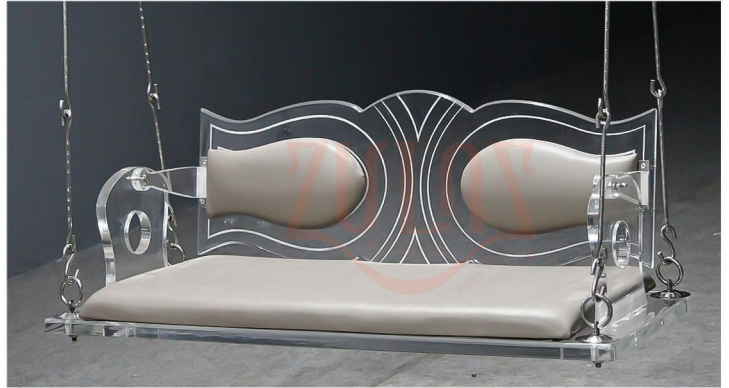

REVERSIBLE ACRYLIC SINGLE MOLD SWING
WITH STAINLESS STEEL ROPE

REVERSIBLE ACRYLIC SINGLE MOLD SWING
WITH STAINLESS STEEL ROPE

WHITE REVERSIBLE ACRYLIC SINGLE MOLD SWING
WITH STAINLESS STEEL ROPE

REVERSIBLE ACRYLIC SWING
WITH STAINLESS STEEL ROPE