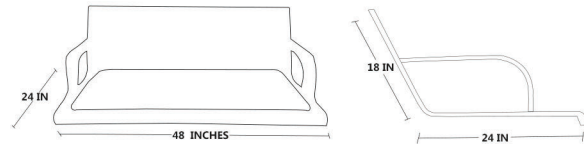

Deepak Patel - 97250 93535

Chirag Patel - 7878 695979