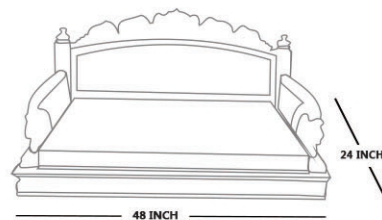

ZM31

WOODEN ELEPHANT CARVING SWING
WITH BRASS CHAIN