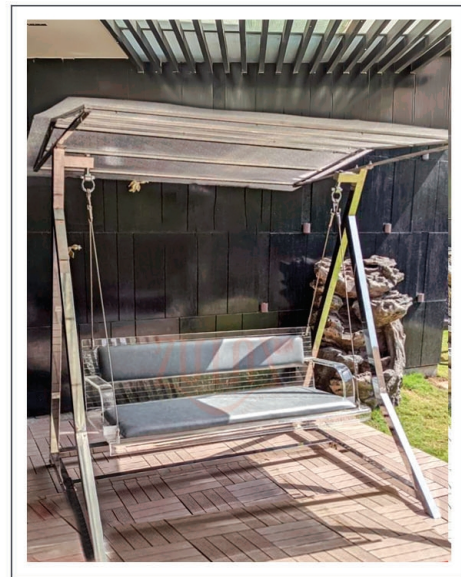

OUTDOOR SWING WITH STAND

ACRYLIC SWING WITH S.S STAND

OUTDOOR SWING WITH STAND

TRANSPARENT ACRYLIC SWING WITH S.S STAND

INDOOR STAND SWING

ACRYLIC REVERSIBLE SWING WITH M.S STAND

OUTDOOR STAND SWING

ACRYLIC S CUTTING SWING WITH S.S STAND

OUTDOOR STAND SWING

BLACK ACRYLIC SWING WITH M.S STAND AND ROOF

OUTDOOR STAND SWING

WHITE PATTI SWING WITH S.S STAND AND ROOF

WOODEN STAND SWING

WOODEN SWING WITH STAND AND S.S CHAIN

WOODEN STAND SWING

DESIGNER WOODEN SWING WITH STAND