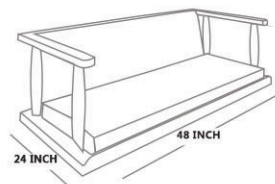

ZM16

WOODEN THAMBALI SWING
WITH STAINLESS STEEL ROPE