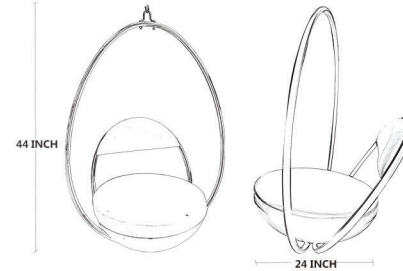

BUBBLE SWING CHAIR -BASE BUBBLE

ACRYLIC AND STAINLESS STEEL MATERIAL
WITH S.S STAND
150KG WEIGHT CAPACITY

BUBBLE SWING WITH RING STAND

ACRYLIC AND STAINLESS STEEL MATERIAL
WITH S.S STAND
150KG WEIGHT CAPACITY

5R

ACRYLIC AND STAINLESS STEEL MATERIAL
WITH S.S STAND
350KG WEIGHT CAPACITY

Deepak Patel
97250 93535

Chirag Patel
7878 695979

7R

ACRYLIC AND STAINLESS STEEL MATERIAL
WITH S.S STAND
350KG WEIGHT CAPACITY

Deepak Patel
97250 93535

Chirag Patel
7878 695979

ROYAL KD

SIZE
L24 X W36X H44 INCHES DIMENSION

Deepak Patel
97250 93535

Chirag Patel
7878 695979

STAINLES STEEL PVD POWDER COATED
STAINLESS STEEL CHAIN

Deepak Patel
97250 93535

Chirag Patel
7878 695979

DETAILS

- **DIMENSIONS - L48 × W22 × H16**
- **HANGING OPTION : STAINLESS STEEL ROPE WIRE/PVD COATED ROPE/ NYLON ROPE/STEEL CHAIN**
- **CUSTOMIZE SIZE, DESIGN & CUSHIONING AVAILABLE**
- **CUSTOMIZE LENGTH FROM 2 FOOT - UPTO 8 FOOT**