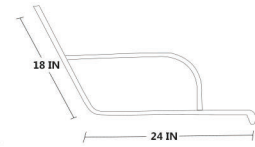

Deepak Patel - 97250 93535

Chirag Patel - 7878 695979