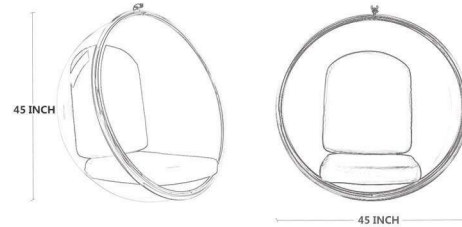

Chirag Patel
7878 695979

SINGLE SEATER SWING

OVAL SWING

ACRYLIC | STAINLESS STEEL 304 MATERIAL
CUSHION REXIN / FABRIC

BUBBLE SWING

ACRYLIC AND STAINLESS STEEL MATERIAL
250 WEIGHT CAPACITY

OVAL SWING CHAIR

ACRYLIC AND STAINLESS STEEL MATERIAL
WITH S.S STAND
150KG WEIGHT CAPACITY

BUBBLE SWING CHAIR -BASE BUBBLE

ACRYLIC AND STAINLESS STEEL MATERIAL
WITH S.S STAND
150KG WEIGHT CAPACITY

BUBBLE SWING WITH RING STAND

ACRYLIC AND STAINLESS STEEL MATERIAL
WITH S.S STAND
150KG WEIGHT CAPACITY

Chirag Patel
7878 695979

ROYAL KD

SIZE
L24 X W36X H44 INCHES DIMENSION

Deepak Patel
97250 93535

Chirag Patel
7878 695979

STAINLES STEEL PVD POWDER COATED
STAINLESS STEEL CHAIN

Deepak Patel
97250 93535

Chirag Patel
7878 695979

DETAILS

- **DIMENSIONS - L48 × W22 × H16**
- **HANGING OPTION : STAINLESS STEEL ROPE WIRE/PVD COATED ROPE/ NYLON ROPE/STEEL CHAIN**
- **CUSTOMIZE SIZE, DESIGN & CUSHIONING AVAILABLE**
- **CUSTOMIZE LENGTH FROM 2 FOOT - UPTO 8 FOOT**