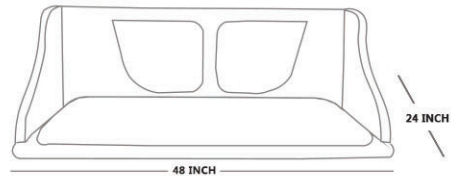

ZM19

The
Zula mall

WOODEN CANE SWING
WITH STAINLESS STEEL ROPE