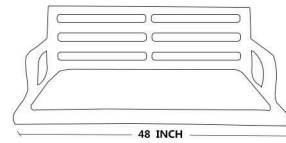

Deepak Patel - 97250 93535

Chirag Patel - 7878 695979