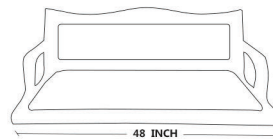

Deepak Patel - 97250 93535

Chirag Patel - 7878 695979