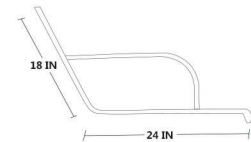

Deepak Patel - 97250 93535

Chirag Patel - 7878 695979