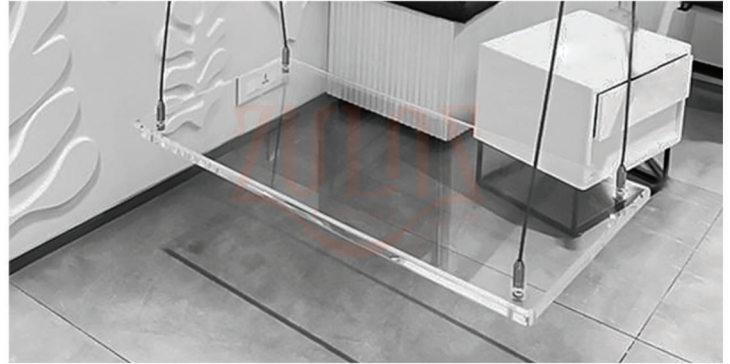

BLACK ACRYLIC PLANK SWING
WITH STAINLESS STEEL ROPE WIRE

ACRYLIC PLANK SWING
WITH STAINLESS STEEL ROPE WIRE