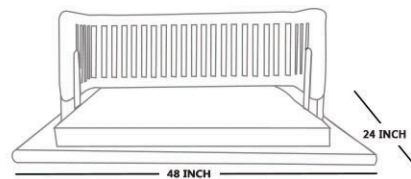

ZM24

WOODEN PATTI REVERSIBLE SWING
WITH STAINLESS STEEL ROPE