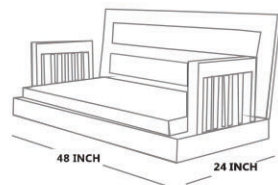

ZM13

WOODEN REVERSIBLE SWING
WITH STAINLESS STEEL CHAIN / BRASS CHAIN