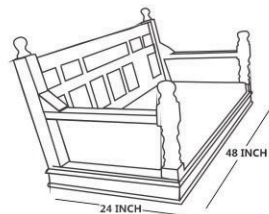

ZM08

WOODEN SWING
WITH BRASS CHAIN