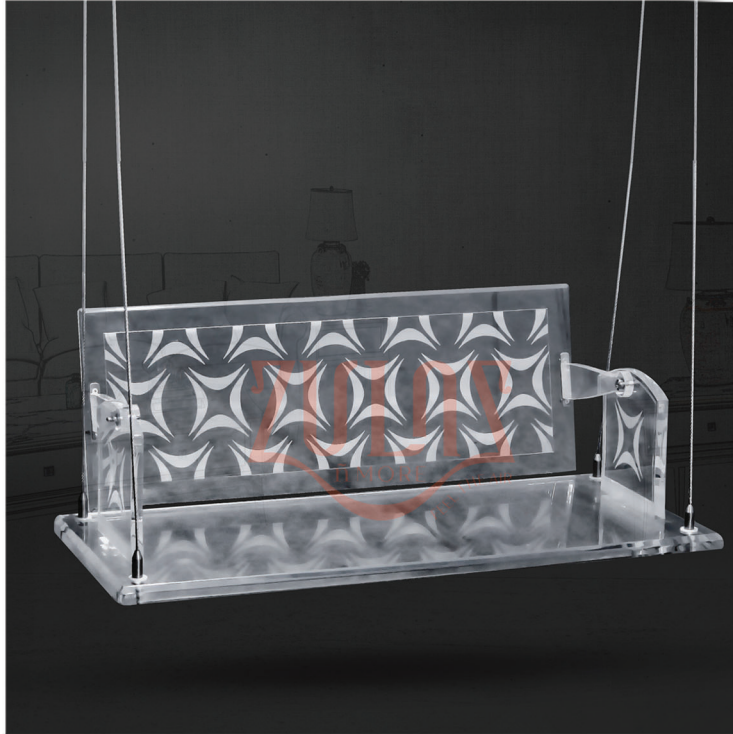

REVERSIBLE ACRYLIC STRAIGHT SWING
WITH STAINLESS STEEL ROPE