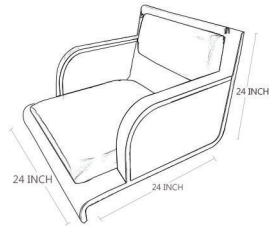

Chirag Patel
7878 695979

ROYAL KD

SIZE
L24 X W36X H44 INCHES DIMENSION

Deepak Patel
97250 93535

Chirag Patel
7878 695979

STAINLES STEEL PVD POWDER COATED
STAINLESS STEEL CHAIN

Deepak Patel
97250 93535

Chirag Patel
7878 695979

BLACK ACRYLIC
SINGLE SEATER SWING

Deepak Patel
97250 93535

Chirag Patel
7878 695979

WHITE ACRYLIC
SINGLE SEATER SWING

Deepak Patel - 97250 93535

Chirag Patel - 7878 695979

WHITE LINE ACRYLIC
SINGLE SEATER SWING

DETAILS

- **DIMENSIONS - L48 × W22 × H16**
- **HANGING OPTION : STAINLESS STEEL ROPE WIRE/PVD COATED ROPE/ NYLON ROPE/STEEL CHAIN**
- **CUSTOMIZE SIZE, DESIGN & CUSHIONING AVAILABLE**
- **CUSTOMIZE LENGTH FROM 2 FOOT - UPTO 8 FOOT**