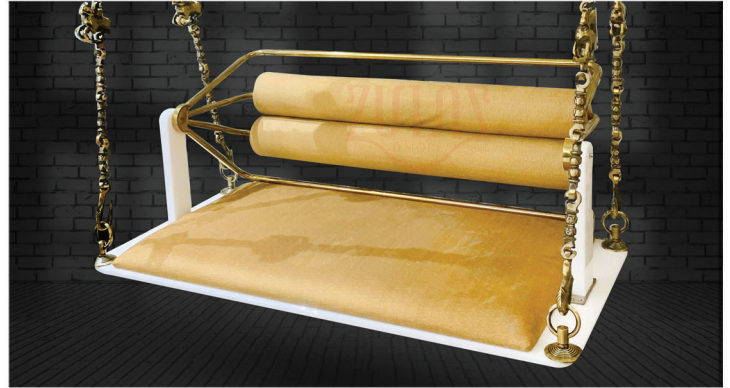

WHITE REVERSIBLE ACRYLIC REVERSIBLE SWING
WITH STAINLESS STEEL ROPE