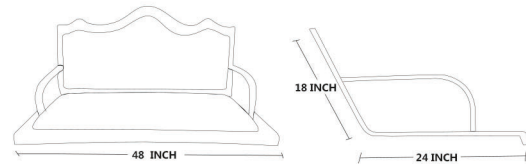

Deepak Patel - 97250 93535

Chirag Patel - 7878 695979