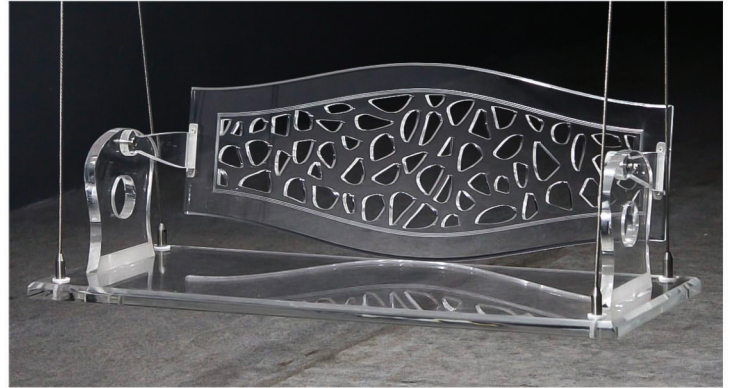

TRANSPARENT REVERSIBLE ACRYLIC STRAIGHT SWING
WITH STAINLESS STEEL ROPE