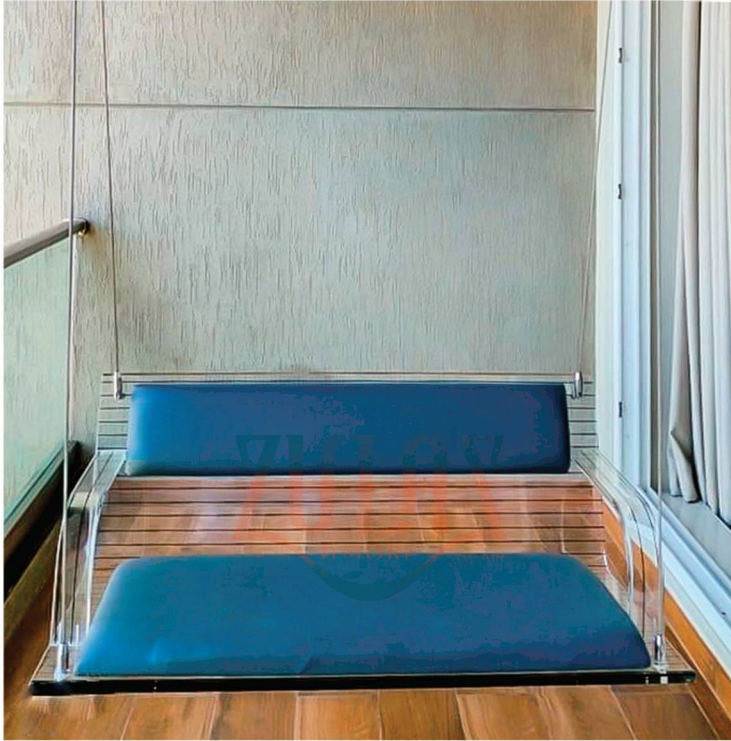

ACRYLIC STRAIGHT BLACK LINE SWING
WITH STAINLESS STEEL ROPE

Deepak Patel - 97250 93535

Chirag Patel - 7878 695979