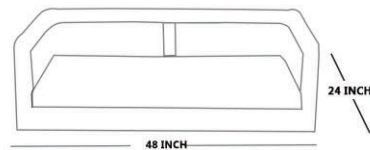

ZM03

WOODEN SWING
WITH STAINLESS STEEL CHAIN