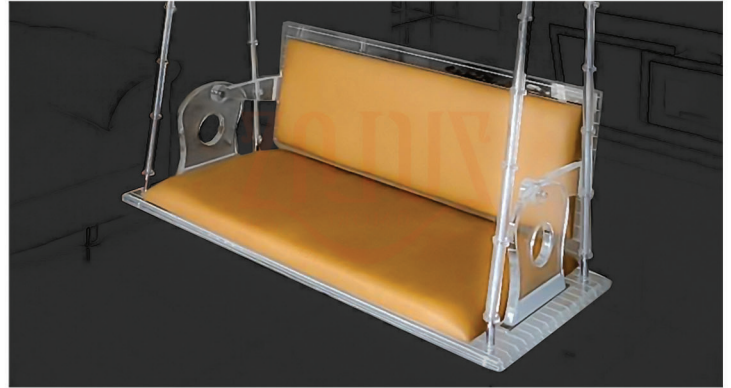

WHITE LINE REVERSIBLE ACRYLIC SWING
WITH STAINLESS STEEL ROPE