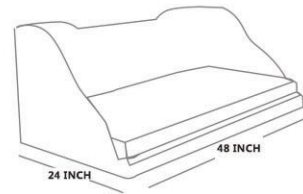

ZM09

WOODEN SWING
WITH COTTON ROPE