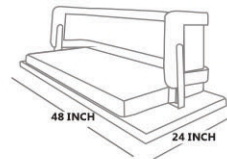

ZM22

WOODEN REVERSIBLE CANE SWING
WITH STAINLESS STEEL ROPE