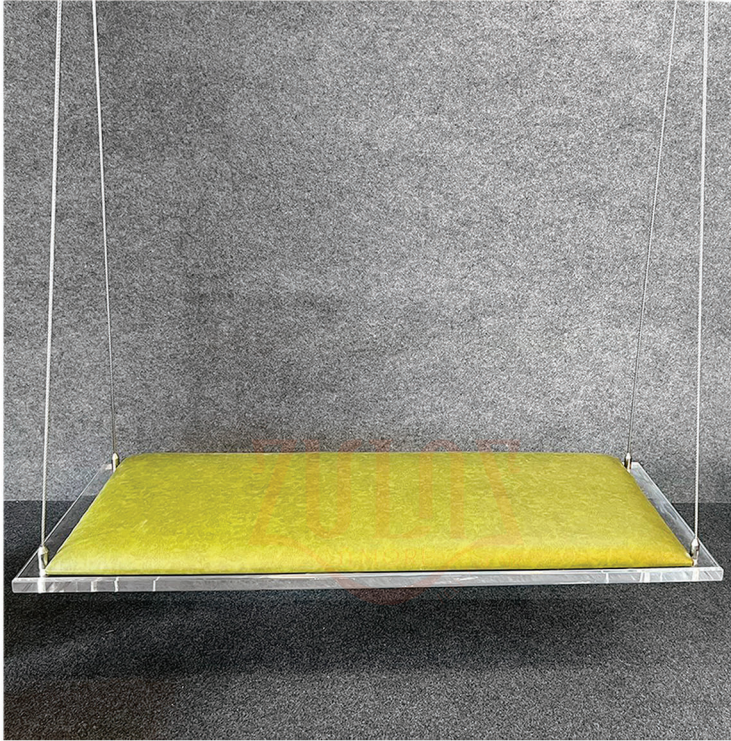

ACRYLIC PLANK SWING
WITH STAINLESS STEEL ROPE WIRE