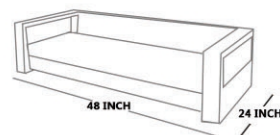

ZM04

WOODEN SWING
WITH STAINLESS STEEL ROPE