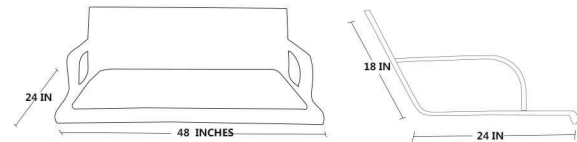

Deepak Patel - 97250 93535

Chirag Patel - 7878 695979