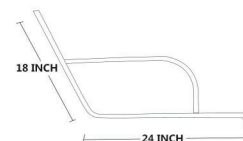

Deepak Patel - 97250 93535

Chirag Patel - 7878 695979