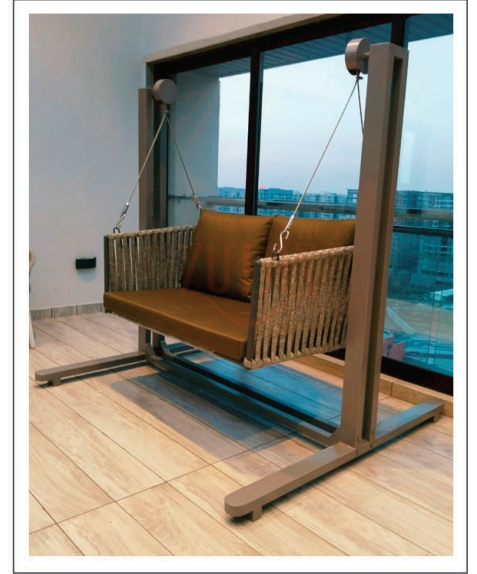

WOODEN STAND SWING

WOODEN REVERSIBLE PATTI SWING WITH STAND

INDOOR STAND SWING

GOLD PVD COATED SWING WITH STAND

INDOOR STAND SWING

STAINLESS STEEL SWING WITH STAND

OUTDOOR STAND SWING

OUTDOOR FABRIC SWING WITH M.S STAND

OUTDOOR STAND SWING

PVC CANE SWING WITH STAND

INDOOR STAND SWING

STAINLESS STEEL SWING WITH STAND

INDOOR STAND SWING

GOLD PVD COATED SWING WITH STAND

OUTDOOR STAND SWING

STAINLESS STEEL SWING WITH STAND AND ROOF