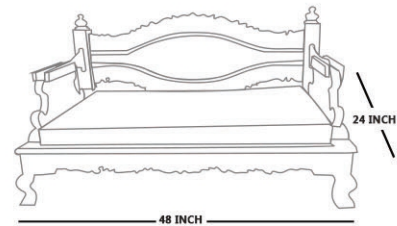

ZM34

WOODEN FLOWER CARVING
REVERSIBLE SWING
WITH BRASS CHAIN