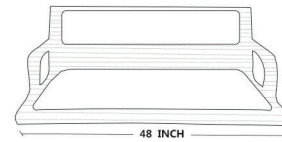

Deepak Patel - 97250 93535

Chirag Patel - 7878 695979