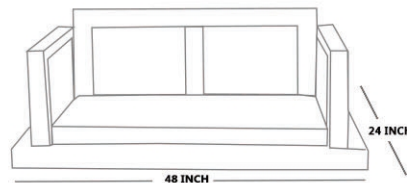

ZM06

WOODEN SWING
WITH STAINLESS STEEL CHAIN