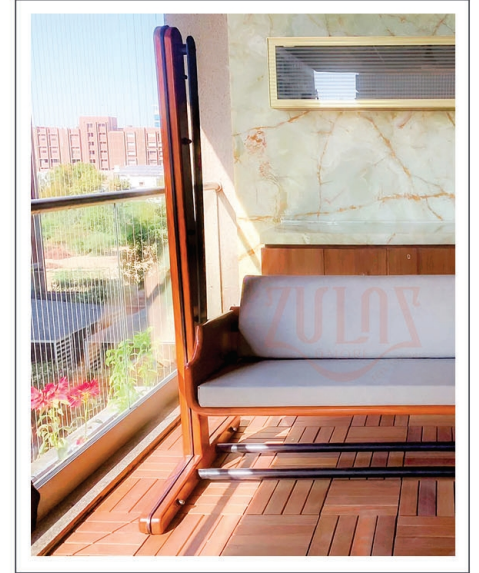

OUTDOOR STAND SWING

BLACK ACRYLIC SWING WITH M.S STAND AND ROOF

OUTDOOR STAND SWING

WHITE PATTI SWING WITH S.S STAND AND ROOF

WOODEN STAND SWING

WOODEN SWING WITH STAND AND S.S CHAIN

WOODEN STAND SWING

DESIGNER WOODEN SWING WITH STAND