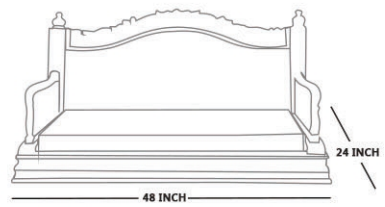

ZM33

WOODEN FLOWER CARVING SWING
WITH BRASS CHAIN