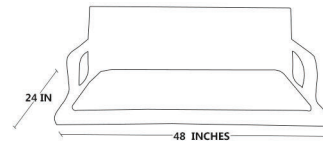

Deepak Patel - 97250 93535

Chirag Patel - 7878 695979