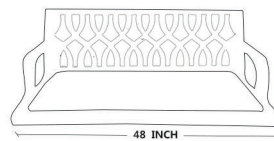

Deepak Patel - 97250 93535

Chirag Patel - 7878 695979