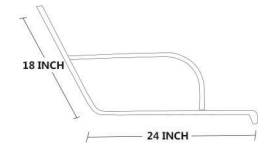

Deepak Patel - 97250 93535

Chirag Patel - 7878 695979