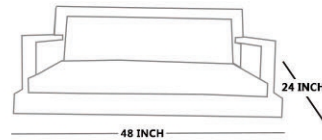

ZM01

WOODEN SWING
WITH STAINLESS STEEL CHAIN / ROPE