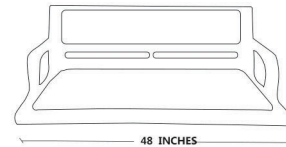

Deepak Patel - 97250 93535

Chirag Patel - 7878 695979