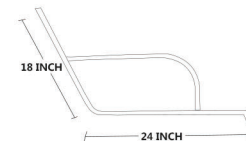

Deepak Patel - 97250 93535

Chirag Patel - 7878 695979