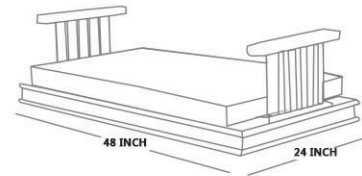

WOODEN REVERSIBLE SWING
WITH STAINLESS STEEL CHAIN

ZM13

WOODEN REVERSIBLE SWING
WITH STAINLESS STEEL CHAIN / BRASS CHAIN

ZM14

WOODEN PLANK SWING
WITH STAINLESS STEEL ROPE

ZM15

WOODEN PLANK SWING
WITH STAINLESS STEEL CHAIN