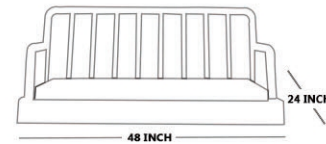

ZM02

WOODEN SWING
WITH STAINLESS STEEL CHAIN
/ BRASS CHAIN