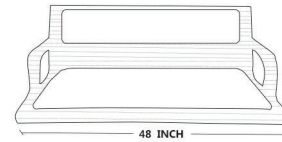

Deepak Patel - 97250 93535

Chirag Patel - 7878 695979