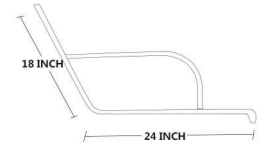

Deepak Patel - 97250 93535

Chirag Patel - 7878 695979