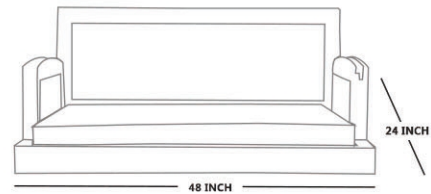

ZM11

WOODEN REVERSIBLE SWING
WITH STAINLESS STEEL ROPE / BRASS CHAIN