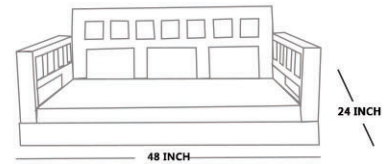

ZM07

The
Zulamall

WOODEN SWING
WITH STAINLESS STEEL CHAIN