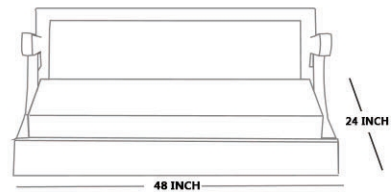

ZM05

WOODEN SWING
WITH STAINLESS STEEL ROPE /CHAIN