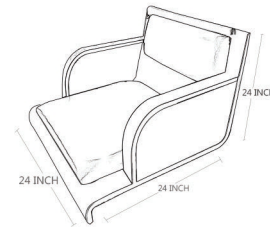

Deepak Patel
97250 93535

Chirag Patel
7878 695979

WHITE ACRYLIC
SINGLE SEATER SWING