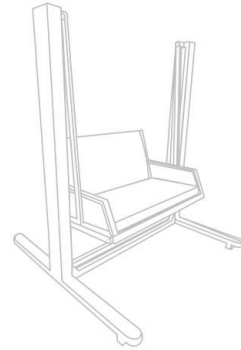

WOODEN STAND SWING

WOODEN REVERSIBLE PATTI SWING WITH STAND

INDOOR STAND SWING

GOLD PVD COATED SWING WITH STAND

INDOOR STAND SWING

STAINLESS STEEL SWING WITH STAND

OUTDOOR STAND SWING

OUTDOOR FABRIC SWING WITH M.S STAND

OUTDOOR STAND SWING

PVC CANE SWING WITH STAND

INDOOR STAND SWING

STAINLESS STEEL SWING WITH STAND

INDOOR STAND SWING

GOLD PVD COATED SWING WITH STAND

OUTDOOR STAND SWING

STAINLESS STEEL SWING WITH STAND AND ROOF