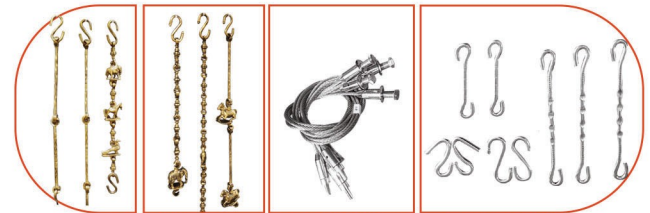

BRASS CHAIN

ROPE WIRE

S.S SALIYA